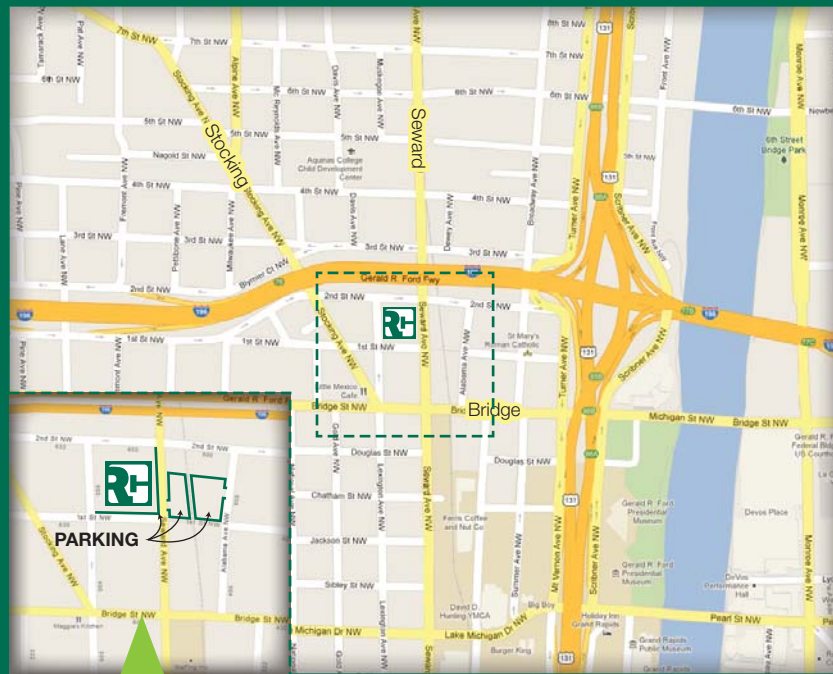

616.285.6933

601 First Street NW
Grand Rapids, MI 49504

LOCATED ON THE CORNER OF FIRST & SEWARD

Guest Parking is available in the surface lots to the east of the building, as well as on First Street and Seward Avenue.

Traveling North

FROM US-131 N

Take exit 85B for Pearl St toward Downtown
Continue straight, merging onto Scribner Ave NW (Drive 0.3 mi)
Turn left onto Bridge St NW (Drive 0.2 mi)
Turn right onto Seward Ave NW

Destination will be on the corner of First & Seward.

Traveling South

FROM US-131 S

Take exit 87 toward U.S. 131 Business/Leonard Street
Merge onto Turner Ave NW (Drive 0.2 mi)
Turn right onto Leonard St NW (Drive 0.3 mi)
Turn left onto Seward St NW (Drive 0.9 mi)

Destination will be on the corner of First & Seward.

Traveling East

FROM I-196 E

Take exit 76 toward Lane Ave
Merge onto First St NW (Drive 0.3 mi)
Continue onto Second St NW (Drive 0.2 mi)
Turn right onto Lexington Ave NW